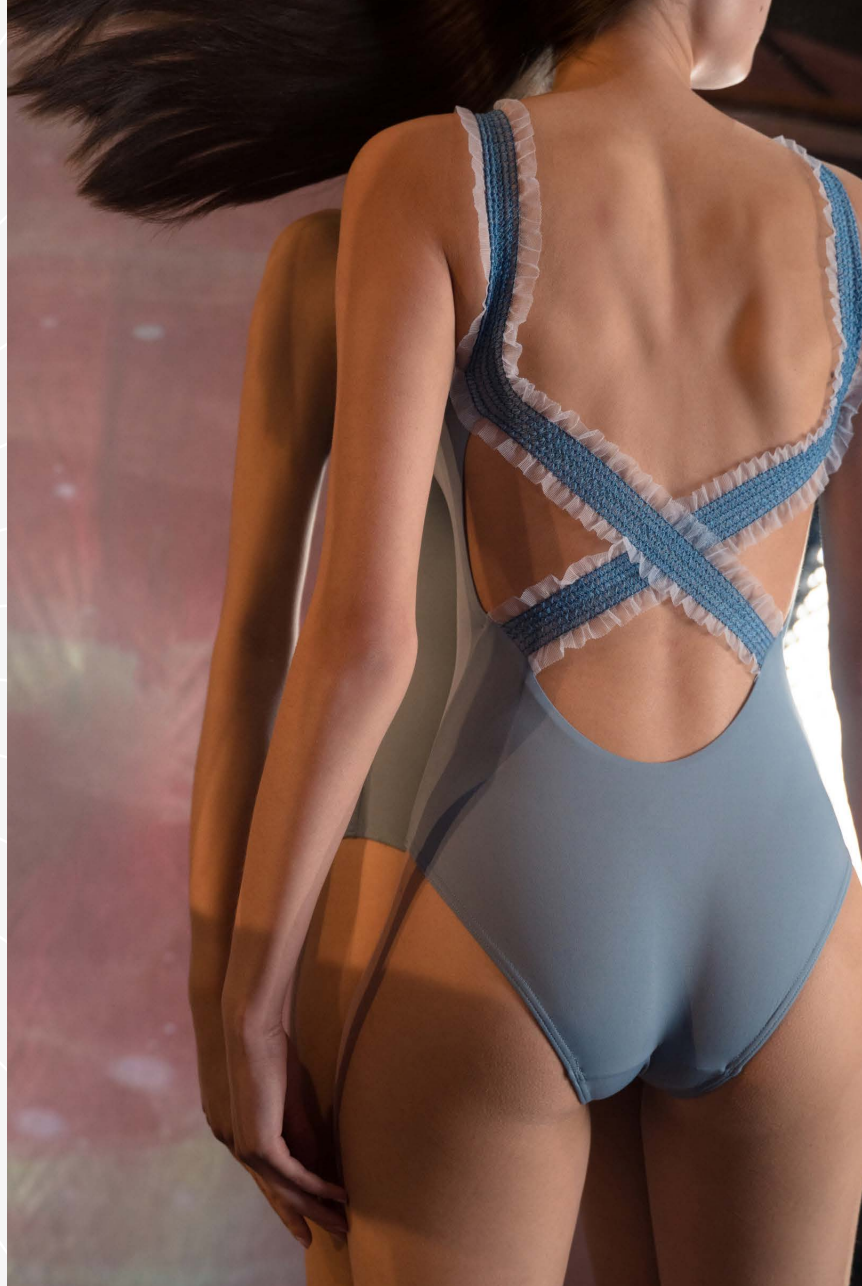

ELEANOR

181LE31VL
ELEANOR
backless leotard
in superfine/second skin jersey
with smock detailing,
double layered where needed
79% PES, 21% EA
BLUE

JUMBO POLKA TULLE

192SK01PL
JUMBO POLKA TULLE
long square skirt
in double layered super soft jacquard
tulle for fluid movement
85% PES, 15% CO
BLUE/BLUE