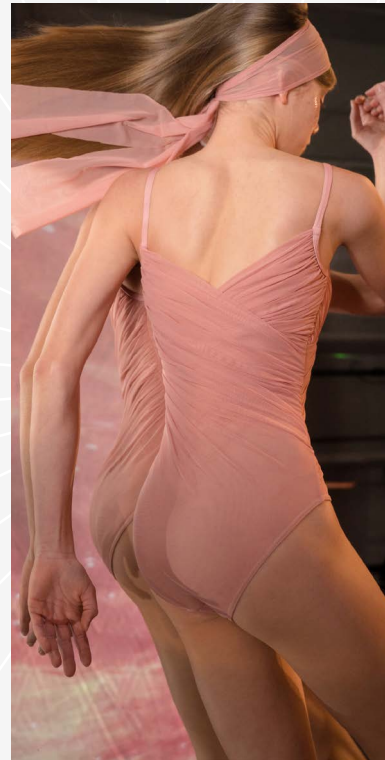

GRÈS

202FM60JA
GRÈS
draped face mask
in superfine/stretch tulle,
multilayered & all lined
94% NY, 6% EA
BLUSH

BALLERINA

181AC021A
BALLERINA
draped long headband
in superfine/stretch tulle
94% NY, 6% EA
BLUSH