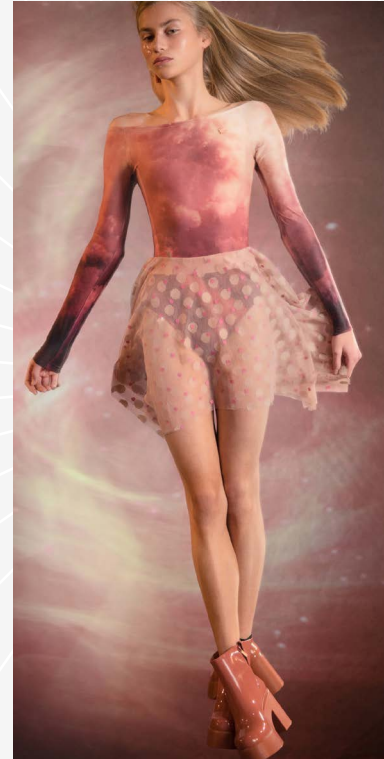

JUMBO POLKA TULLE

192SK02PS
JUMBO POLKA TULLE
short square skirt
in double layered super soft jacquard
tulle for fluid movement
85% PES, 15% CO
BLUSH/BLUSH

JUMBO POLKA TULLE

192SK02PS
JUMBO POLKA TULLE
short square skirt
in double layered super soft jacquard
tulle for fluid movement
85% PES, 15% CO
BLUSH/NUDE

JUMBO POLKA TULLE

192SK01PL
JUMBO POLKA TULLE
long square skirt
in double layered super soft jacquard
tulle for fluid movement
85% PES, 15% CO
BLUSH/NUDE

JUMBO POLKA TULLE

192SK02PS
JUMBO POLKA TULLE
short square skirt
in double layered super soft jacquard
tulle for fluid movement
85% PES, 15% CO
BLUSH/NUDE