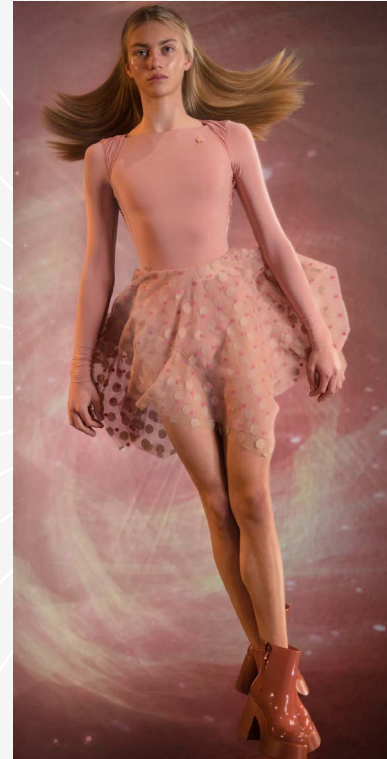

JUMBO POLKA TULLE

192SK02PS
JUMBO POLKA TULLE
short square skirt
in double layered super soft jacquard
tulle for fluid movement
85% PES, 15% CO
BLUSH/BLUSH

JUMBO POLKA TULLE

192SK02PS
JUMBO POLKA TULLE
short square skirt
in double layered super soft jacquard
tulle for fluid movement
85% PES, 15% CO
BLUSH/NUDE

JUMBO POLKA TULLE

192SK01PL
JUMBO POLKA TULLE
long square skirt
in double layered super soft jacquard
tulle for fluid movement
85% PES, 15% CO
BLUSH/NUDE

JUMBO POLKA TULLE

192SK02PS
JUMBO POLKA TULLE
short square skirt
in double layered super soft jacquard
tulle for fluid movement
85% PES, 15% CO
BLUSH/NUDE