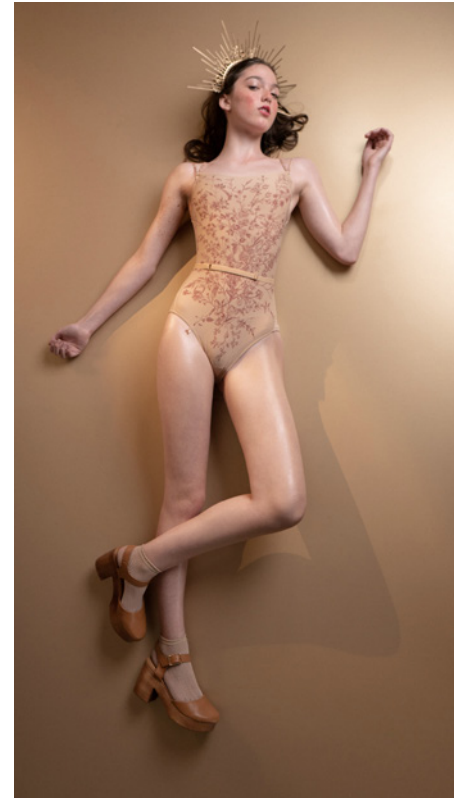

Bloomy

66

211LE31VL
BLOOMY
stringed back leotard
in printed, superfine/second skin jersey,
double layered
79% PES, 21% EA
BURGUNDY/NUDE