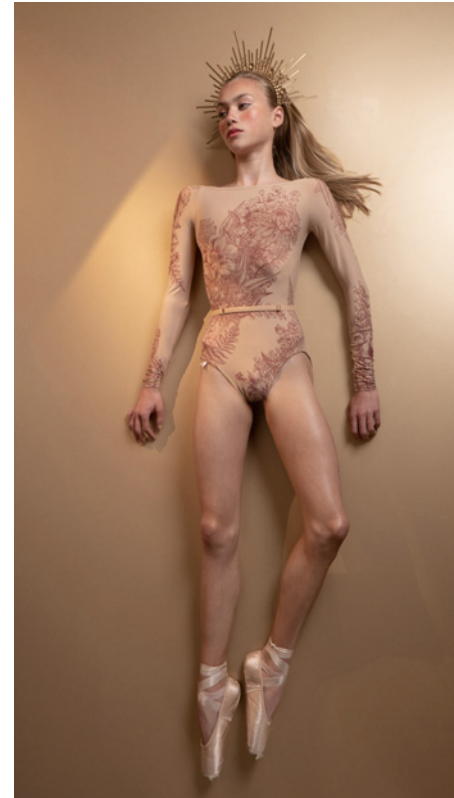

Bloomy

38

181LE20VL
BLOOMY
boatneck leotard with long sleeves
in printed, superfine/second skin jersey
double layered where needed
79% PES, 21% EA
BURGUNDY/NUDE