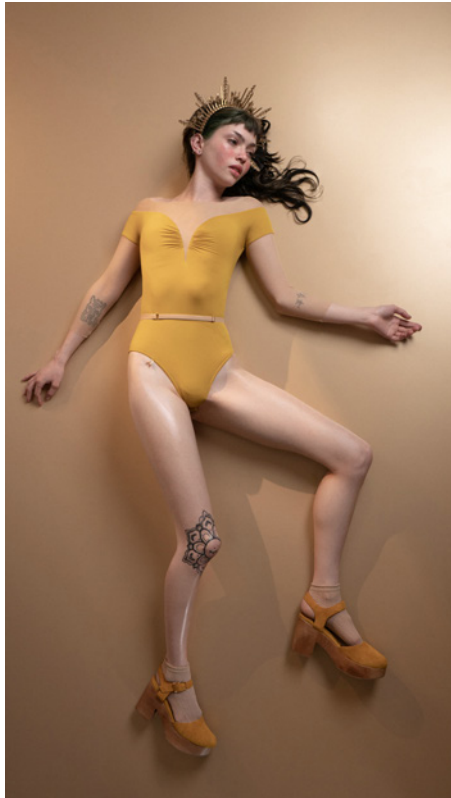

Heartbreaker

211LE51JA
HEARTBREAKER
off shoulder mesh décolleté leotard with 3/4 sleeves
in superfine/second skin jersey and stretch tulle
double layered where needed
with snap crotch
94% NY, 6% EA
MUSTARD