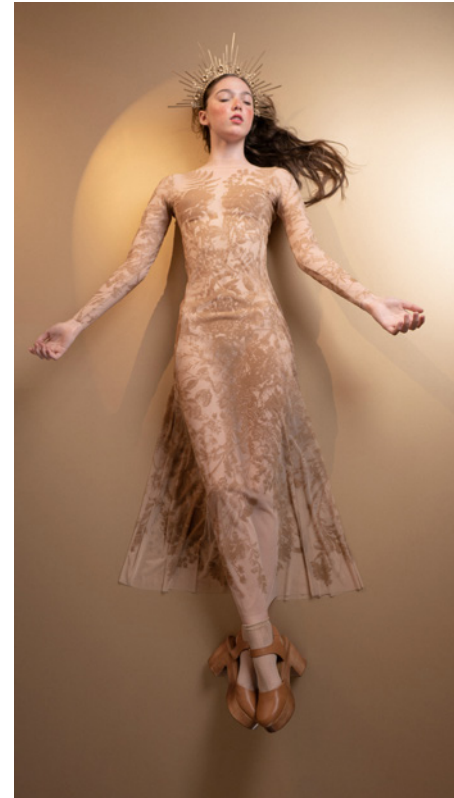

Blossoms

137

211DR20FL
BLOSSOMS
second skin flock print dress
in supersoft stretch tulle
for second skin effect
82% NY, 18% EA
NUDE