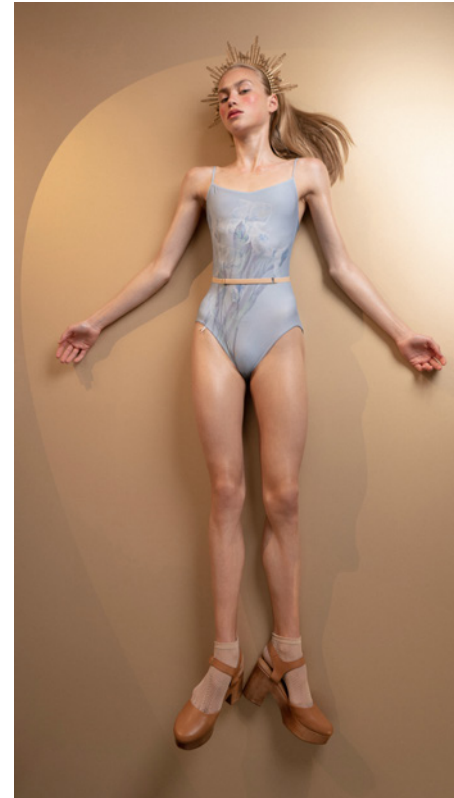

Iris

110

181LE01VL

IRIS
classic camisole leotard
in printed, superfine/second skin jersey,
double layered
79% PES, 21% EA
BLUE