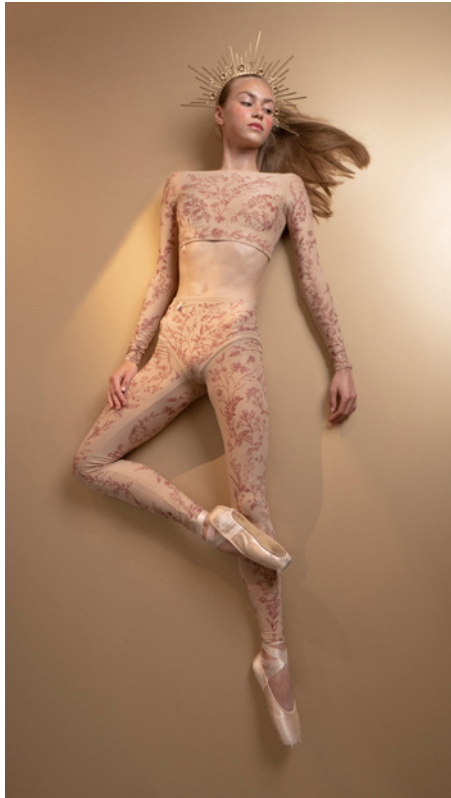

Bloomy

211CT06VL

BLOOMY

crop top with long sleeves
in printed, superfine/second skin jersey,
double layered where needed
79% PES, 21% EA
BURGUNDY/NUDE