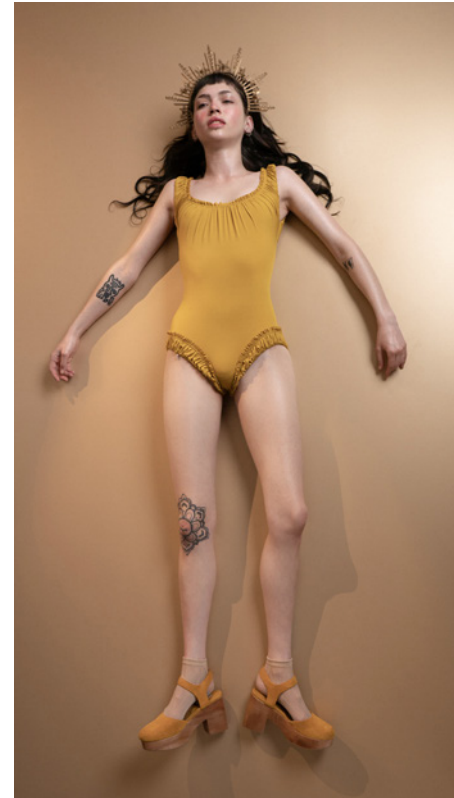

Maiden

174

211LE70VL
MAIDEN
leotard with straps
in superfine/second skin jersey
double layered
79% PES, 21% EA
MUSTARD