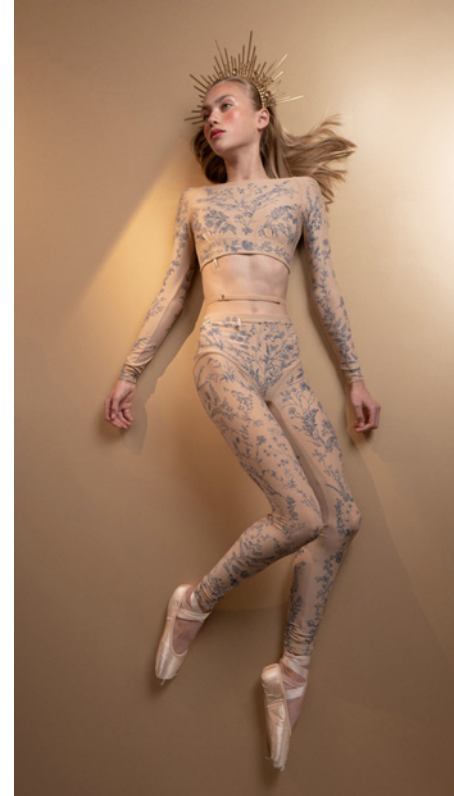

Bloomy

126

181LG06VL
BLOOMY
pantyhose
in printed, superfine/second skin jersey,
double layered where needed
79% PES, 21% EA
INDIGO/NUDE