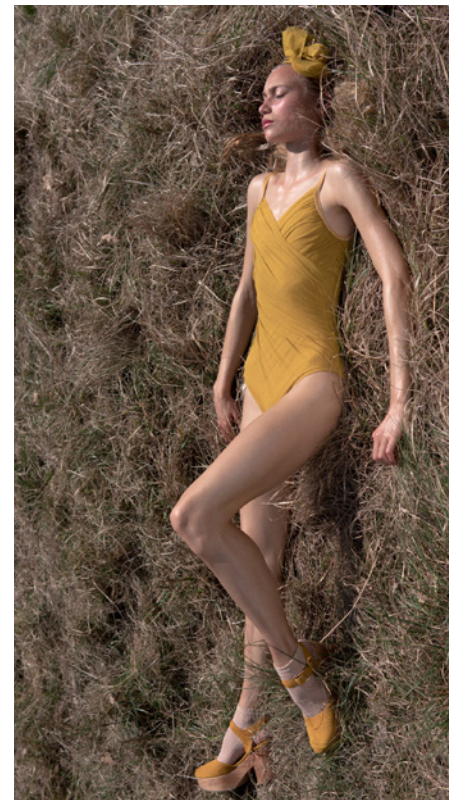

# Maiden

**211LE71VL**

MAIDEN

leotard with short puff sleeves  
in superfine/second skin jersey  
double layered where needed  
79% PES, 21% EA

MUSTARD

*Grès*

**182LE60JA**

GRÈS  
draped cache coeur leotard  
in superfine/stretch tulle  
multilayered & all lined  
94% NY, 6% EA  
MUSTARD