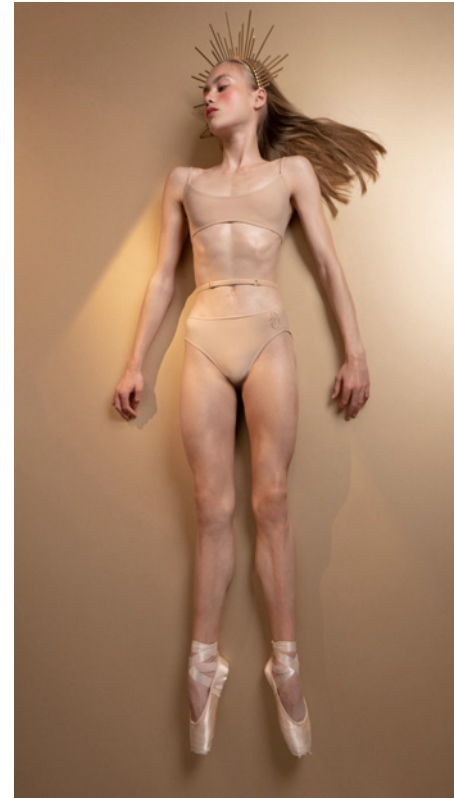

# Skinky

80

**211BR03VL**  
SKINKY  
floral monogram bralette  
in printed, superfine/second skin jersey  
79% PES, 21% EA  
BURGUNDY/NUDE