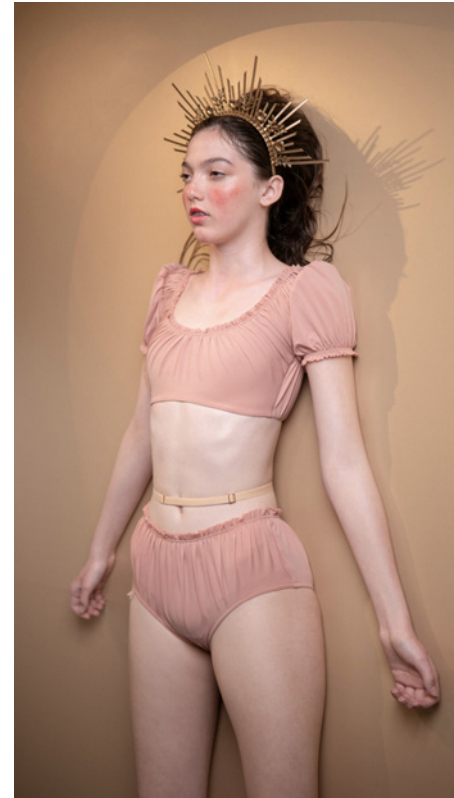

Maiden

211SH70VL
MAIDEN
briefs
in superfine/second skin jersey,
double layered
79% PES, 21% EA
BLUSH