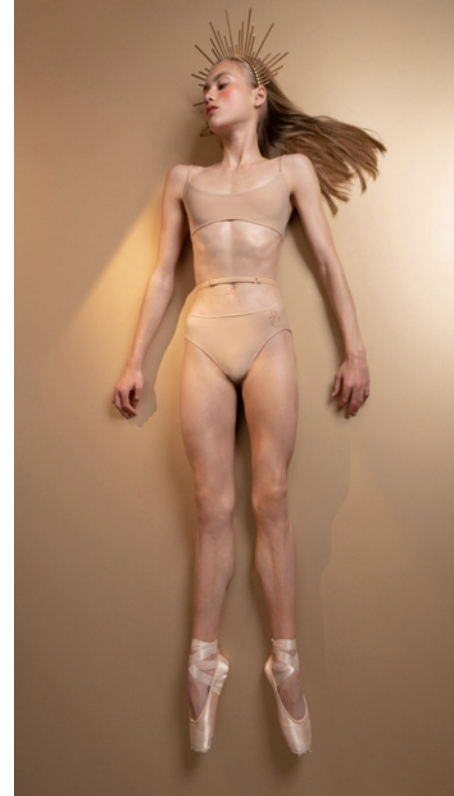

Skinky

68

181SH05VL
SKINKY
floral monogram panties
in printed, superfine/second skin jersey
79% PES, 21% EA
BURGUNDY/NUDE