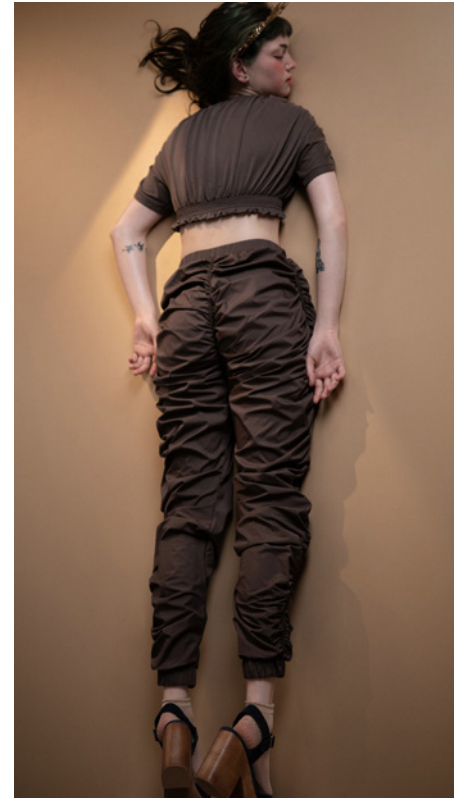

Boho

140

211CT30M0
BOHO
smocked crop top
in supersoft peach touch modal jersey
78% CMD, 22% PES
CHOCOLATE