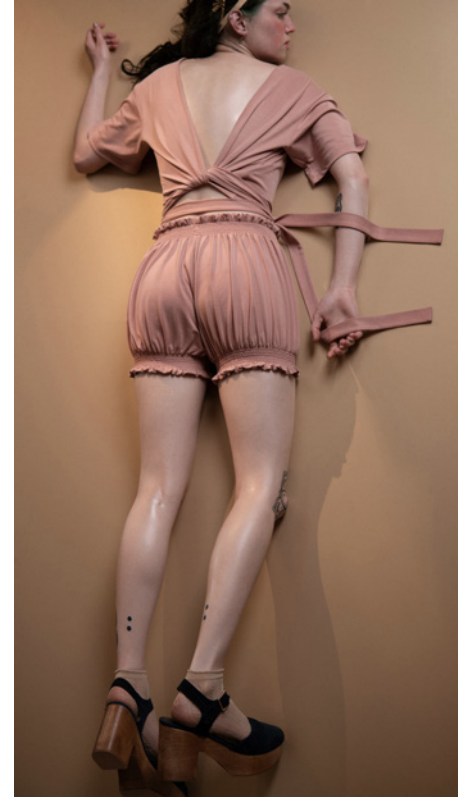

Boho

36

211SH30M0
BOHO
smocked bloomers
in supersoft peach touch modal jersey
78% CMD, 22% PES
BLUSH